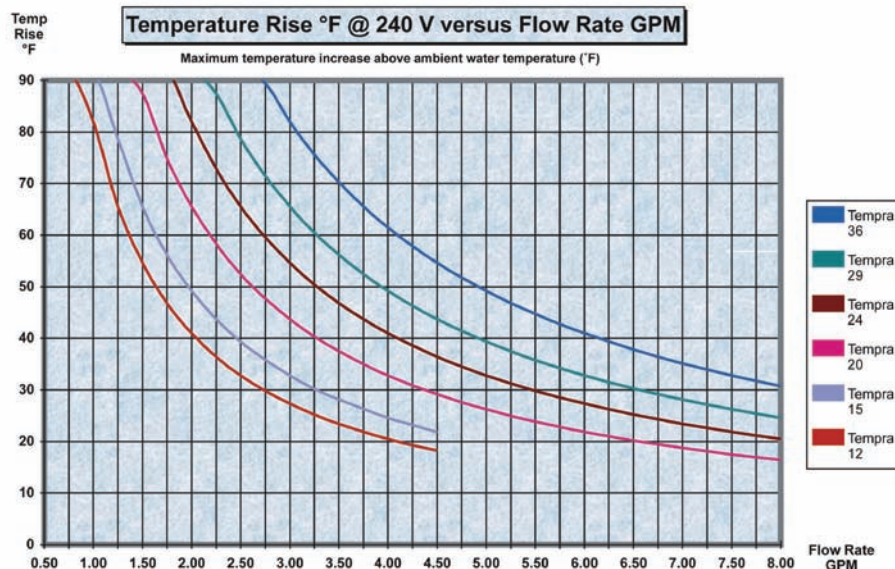

The right size for the application

Each household's hot water needs vary. Stiebel Eltron has created a full line of Tempra tankless hot water heaters to offer the homeowner a wide variety of choices which will efficiently meet their particular capacity requirements.

The sizing chart below provides helpful information that is important when determining which Tempra model best suits your particular household needs. Stiebel Eltron service representatives are also available to provide assistance and recommendations to homeowners and professional installers.

Sleek design makes for easy installation and saves valuable living space

representatives are also available to provide assistance and recommendations to homeowners and professional installers.

Tankless Electric Water Heater Sizing Chart

Tempra Model	12	15	20	24	29	36
House or Condo						
1 Bath						
1 Bath						
2 Baths						
2 Baths						
3 Baths						
3 Baths						
4 Baths						
4 Baths						

WARM CLIMATE
 COOL CLIMATE