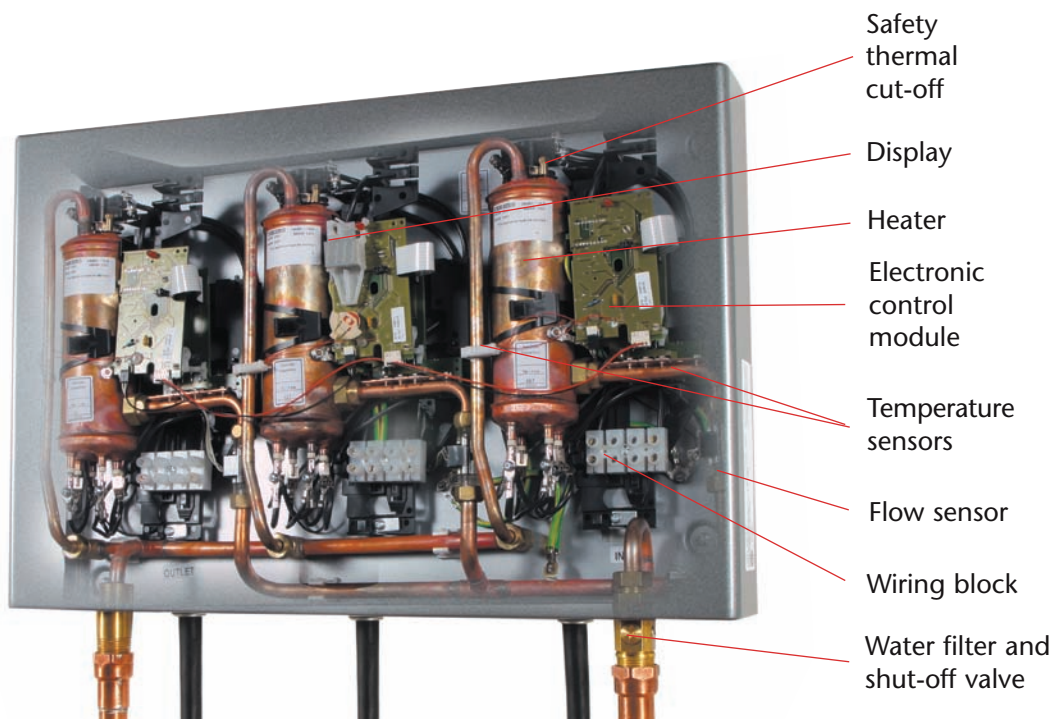

Superior, Reliable Performance.

The Tempra has several temperature and flow sensors which feed their readings into the unit's proprietary microprocessor control. Heating elements are engaged in stages, achieving the temperature you desire. The Tempra continually monitors the water temperature it produces.